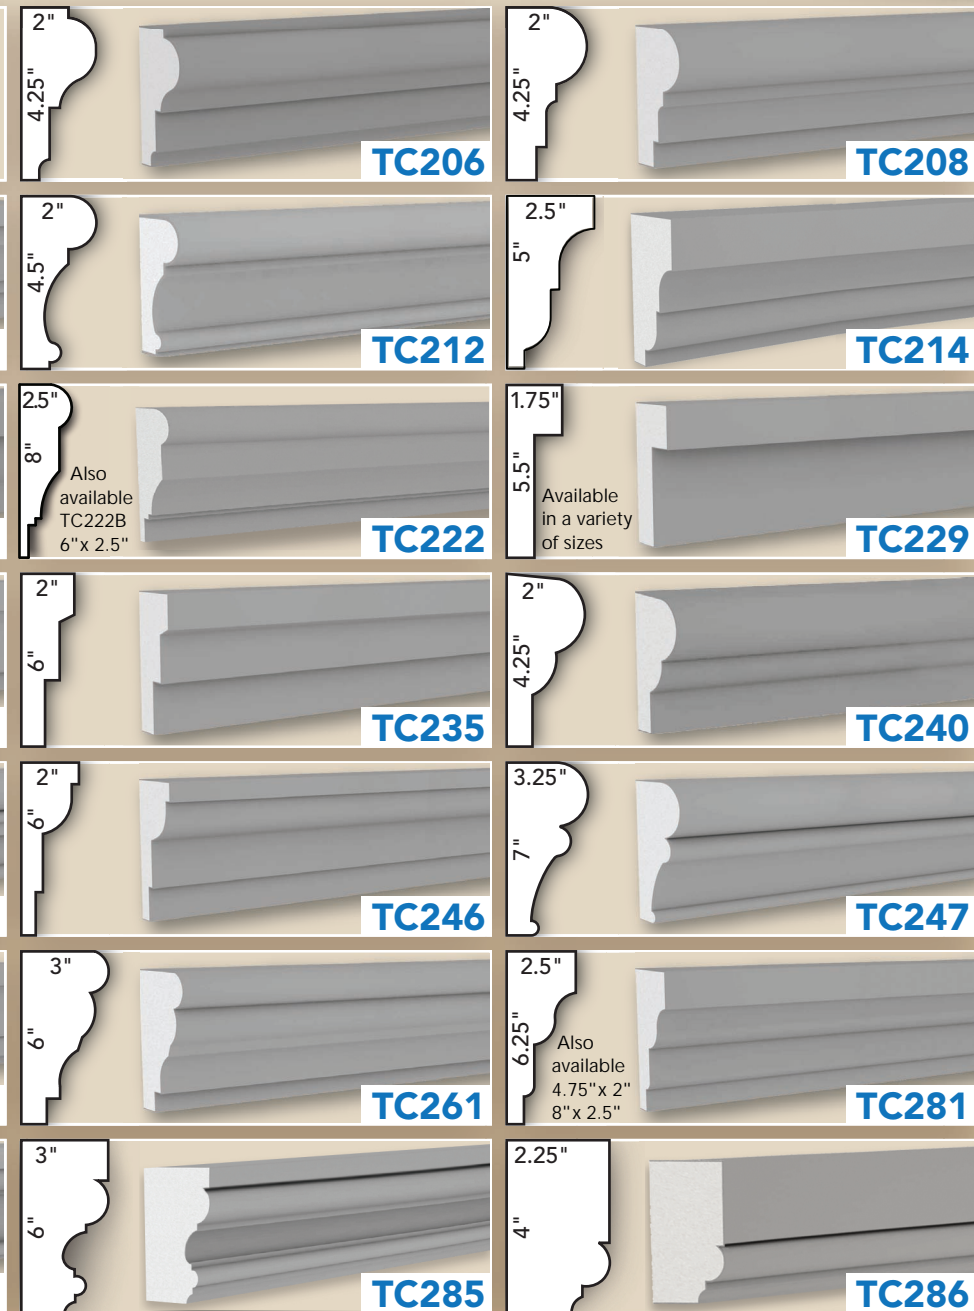

At their simplest, mouldings are a means of applying light and dark shaded stripes to a structure without having to change the material or apply pigment. Trim mouldings attached around window or door openings give a unique sense of elegance to your home.