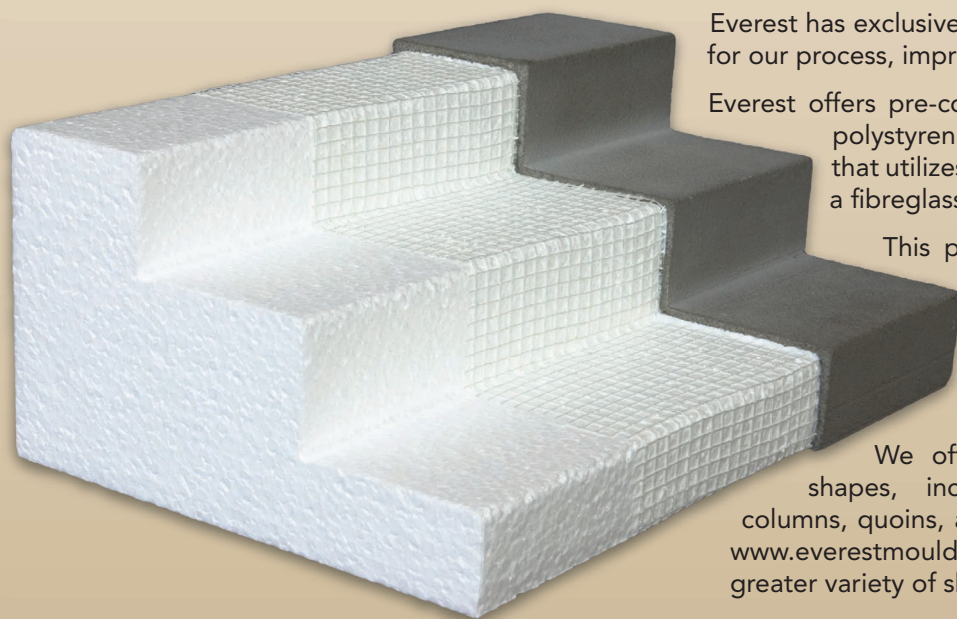

Our Quality Process Equals Results

Everest has exclusive custom equipment designed specifically for our process, improving production quality and efficiency.

Everest offers pre-coated shapes started with an expanded polystyrene core, followed by an extrusion process that utilizes a well known cement-based coating and a fibreglass reinforcing mesh.

This process provides strength and flexibility, making it the ideal choice for your next construction or renovation project. As a result, consistent, high quality architectural shapes are available at a very cost-effective price.